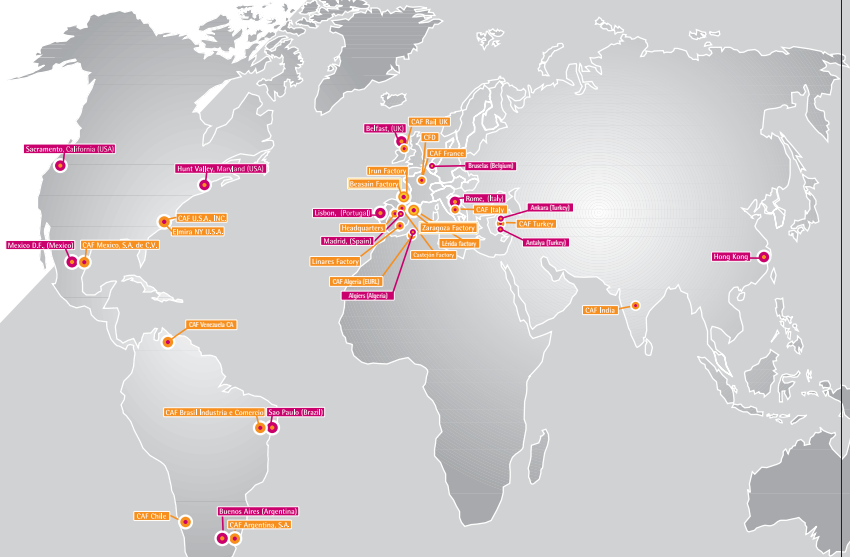

PLANTS AND SUBSIDIARIES

1. **Headquarters**
   Pavilla, 17 - 6º
   28.006 - MADRID - SPAIN
   Tel.: +34 914 366 000
   Fax: +34 914 360 396
2. **Beasain factory (Spain)**
   José Miguel Irujo, 26
   Apdo. de correos, nº 2
   20.200 - BEASAIN - GUIPUZCOA
   Tel.: +34 943 880 100
   Fax: +34 943 881 420
3. **Irún factory (Spain)**
   C/ Anaka, 13
   20.301 - IRÚN - GUIPUZCOA
   Tel.: +34 943 613 342
   Fax: +34 943 618 156
4. **Zaragoza factory (Spain)**
   Avda. de Cataluña, 299
   Apdo. de correos, nº 5149
   50.014 - ZARAGOZA
   Tel.: +34 976 765 100
   Fax: +34 976 572 648
5. **Castejón factory (Spain)**
   Trenes de Navarra, S.A.
   Polígono Industrial - Parcela P1
   31.590 - CASTEJÓN - NAVARRA
   Tel.: +34 948 814 596
   Fax: +34 948 814 591
6. **Linares factory (Spain)**
   Construcciones Ferroviarias CAF-Santana, S.A.
   Avda. Primero de Mayo s/n
   23.700 - LINARES - JAÉN
   Tel.: +34 953 649 230
   Fax: +34 953 694 302
7. **Lérida factory (Spain)**
   Tránsito Industrial SL
   Urbanización Zona 2, Lléstació num 29
   25.123 Pulgverder - LÉRIDA
   Tel.: +34 902 908 543
   Fax: +34 973 770 700
8. **Elmira NY factory (U.S.A.)**
   300 East Eighteenth Street
   14.903 - ELMIRA - NY (USA)
   Tel.: 00 1 607 732 5251
   Fax: 00 1 607 737 3118
   e-mail: elmira@cafusa.com
9. **Construccions Ferroviaries de Bagneres - CFD factory (France)**
   9-11 rue de Benoît Malon
   92.150 - SURESNES - CEDEX (FRANCE)
   Tel.: (00) 33 0 1 45064400
   Fax: (00) 33 0 1 47284884
10. **CAF Argentina, S.A.**
    Santa María del Buen Aire 1001
    C/177850) DISEÑO AUTÓNOMA DE BIENOS AIRES-ARGENTINA
    Tel.: +54 11 43 03 37 00
    Fax: +54 11 43 01 90 14
    e-mail: cafadministracion@cafarg.com.ar
11. **CAF U.S.A. INC**
    1401 K Street, N.W. Suite 803
    20.005-3418 - WASHINGTON DC - USA
    Tel.: 1 202 898 4848
    Fax: 1 202 216 8929
    e-mail: cafusa@cafusa.com
12. **CAF Mexico S.A. de C.V.**
    Prolongación Urmal, 988
    Colonia Santa Cruz Atoyac
    03.310 - MÉXICO DF - MÉXICO
    Tel.: +52 55 5688 7543
    Fax: +52 55 5688 1156
    e-mail: calmexico@caf.net
13. **CAF Chile S.A.**
    Avda. de los computadores 1700, Piso 27
    Comuna de Providencia - SANTIAGO DE CHILE
    Tel.: +56 2 473 7200
    Fax: +56 2 473 7290
14. **CAF RAIL UK Limited**
    NIR Depot 1 York Road
    BELFAST BT15 3FP - NORTHERN IRELAND
    Tel.: +44 28 9074 6266
    Fax: +44 28 9075 2420
    Email: info_belfast@caf.net
15. **CAF Italia S.R.L.**
    Via Parigi 11
    00185 ROMA - ITALIA
    Tel.: +39 0672900326
    Fax: +39 067535438
16. **CAF Algeria (EURL)**
    179, rue Hassiba Ben Bouali
    ALGIERS (ALGERIA)
    Tel.: +21 3 661 506 989
17. **CAF Brasil Indústria y Comercio, S.A.**
    Rua Pedrosa Alvarenga, 58 conj. 52
    CEP 04531-000 - SAO PAULO - BRAZIL
    Tel.: 55 11 3167 1720
    Fax: 55 11 3079 6782
    e-mail: calbrasil@cafbrasil.com.br
18. **CAF Brasil**
    Rua Trabupua nº91 - 10º
    ANDAR CEP 04533-010 ITAIM IBI - SAO PAULO
    Tel.: 55 11 3167 1720
    Fax: 55 11 3079 6782
    e-mail: calbrasil@cafbrasil.com.br
19. **Trenes CAF Venezuela CA**
    Centro San Ignacio - Torre Copelmicó
    Avda. Blandin, La Castellana
    CARACAS - VENEZUELA
20. **CAF Türk Tren Sanayi ve Ticaret Limited Şirketi**
    Sarıyer districtteki büyükdere cad.no:22,
    park plaza k:11 maasik
    34.356 - İSTANBUL - TURKEY

RAIL TECHNOLOGY CENTRES